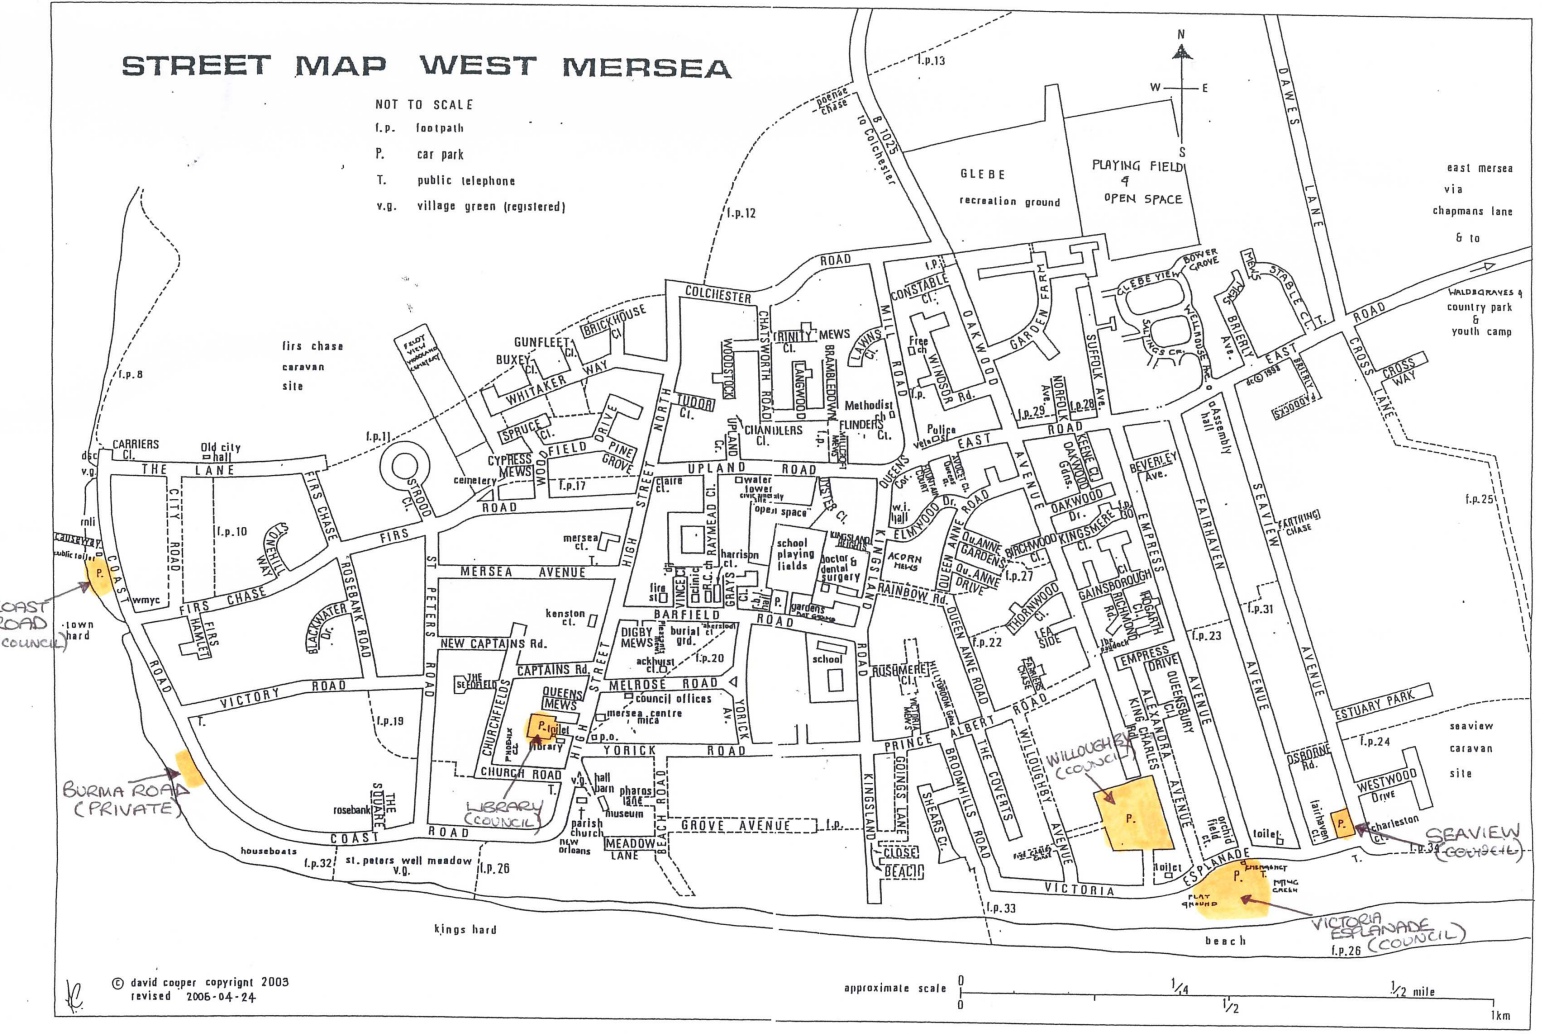

# STREET MAP WEST MERSEA

- NOT TO SCALE  
 f.p. footpath  
 P. car park  
 T. public telephone  
 v.g. village green (registered)

© david cooper copyright 2003  
 revised 2006-04-24