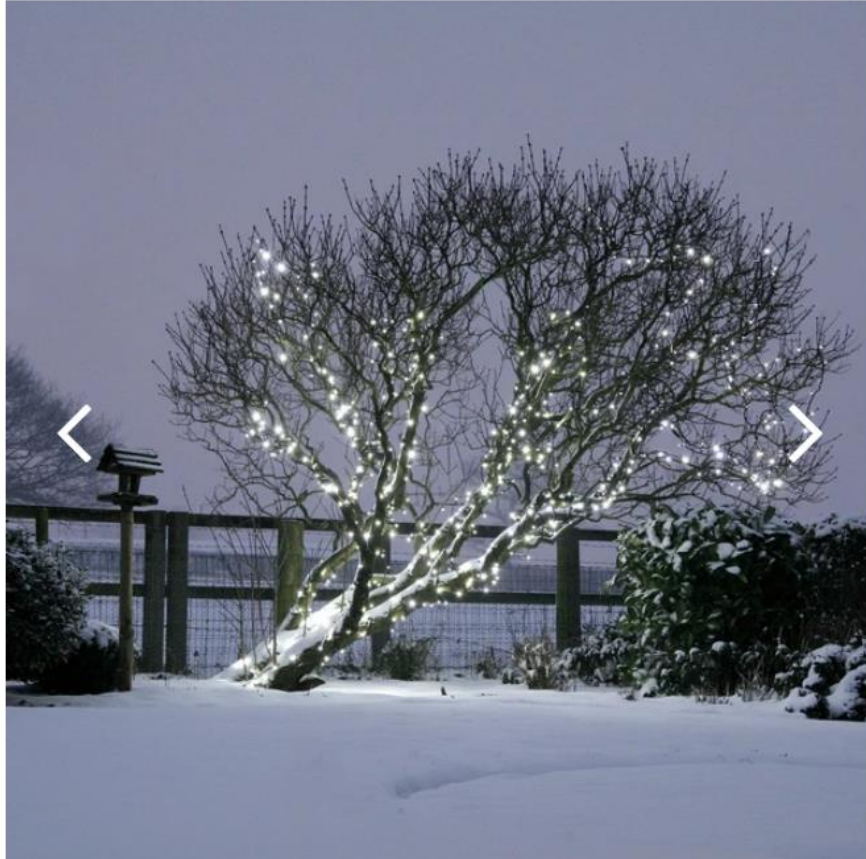

Christmas Tree Lights

Company	Number of connections	Number of lights	Length	Colour	Price
UK Christmas World	20x100	2000	15x20 metre	Ice white	£1180 inc VAT +£14.99 Plug
Festive Lights	25x80	2000	250 m (25 x 10)	Clear or soft white	£749.75 + £11.99 plug
Lights4fun	13 x 150	1950	15x13 metre	Clear or soft white	£741 +£6 plug

Lights4fun

Pro Connect 5m 50 White Connectable String Lights Black Cable

PR50WB

★★★★★ 27 Reviews

£20.00

or 6 weekly interest-free payments from **£3.33** with  LAYBUY [what's this?](#)

Bulb Colour: < >

Total Length: < 5m 10m 15m 20m 25m >

£14.99

352 Reviews

FEATURES

- 40 LEDs per 5 metre length.
- 80 LEDs per 10 metre length.
- Commercial quality black rubber cable with connectors.
- Suitable for prolonged outdoor use.
- Connect up to 950 metres from one plug (7600 LEDs).
- Part of our 240V connectable range.
- Starter cable required.