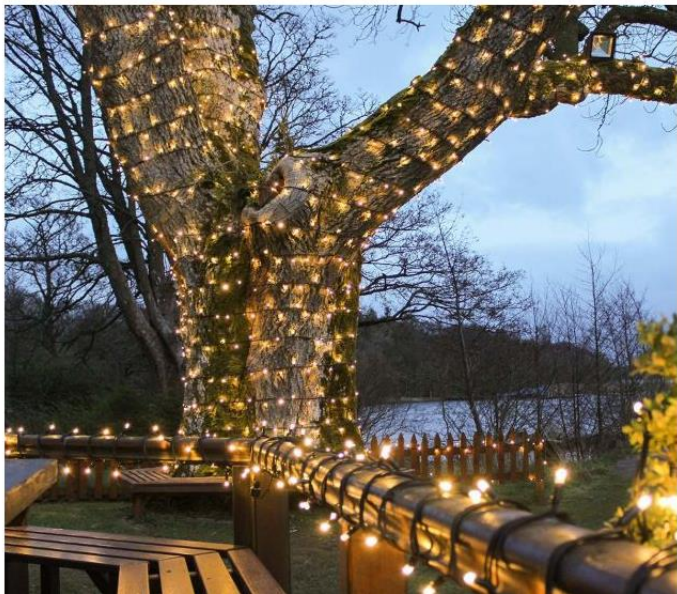

£14.99

352 Reviews

FEATURES

- 40 LEDs per 5 metre length.
- 80 LEDs per 10 metre length.
- Commercial quality black rubber cable with connectors.
- Suitable for prolonged outdoor use.
- Connect up to 950 metres from one plug (7600 LEDs).
- Part of our 240V connectable range.
- Starter cable required.