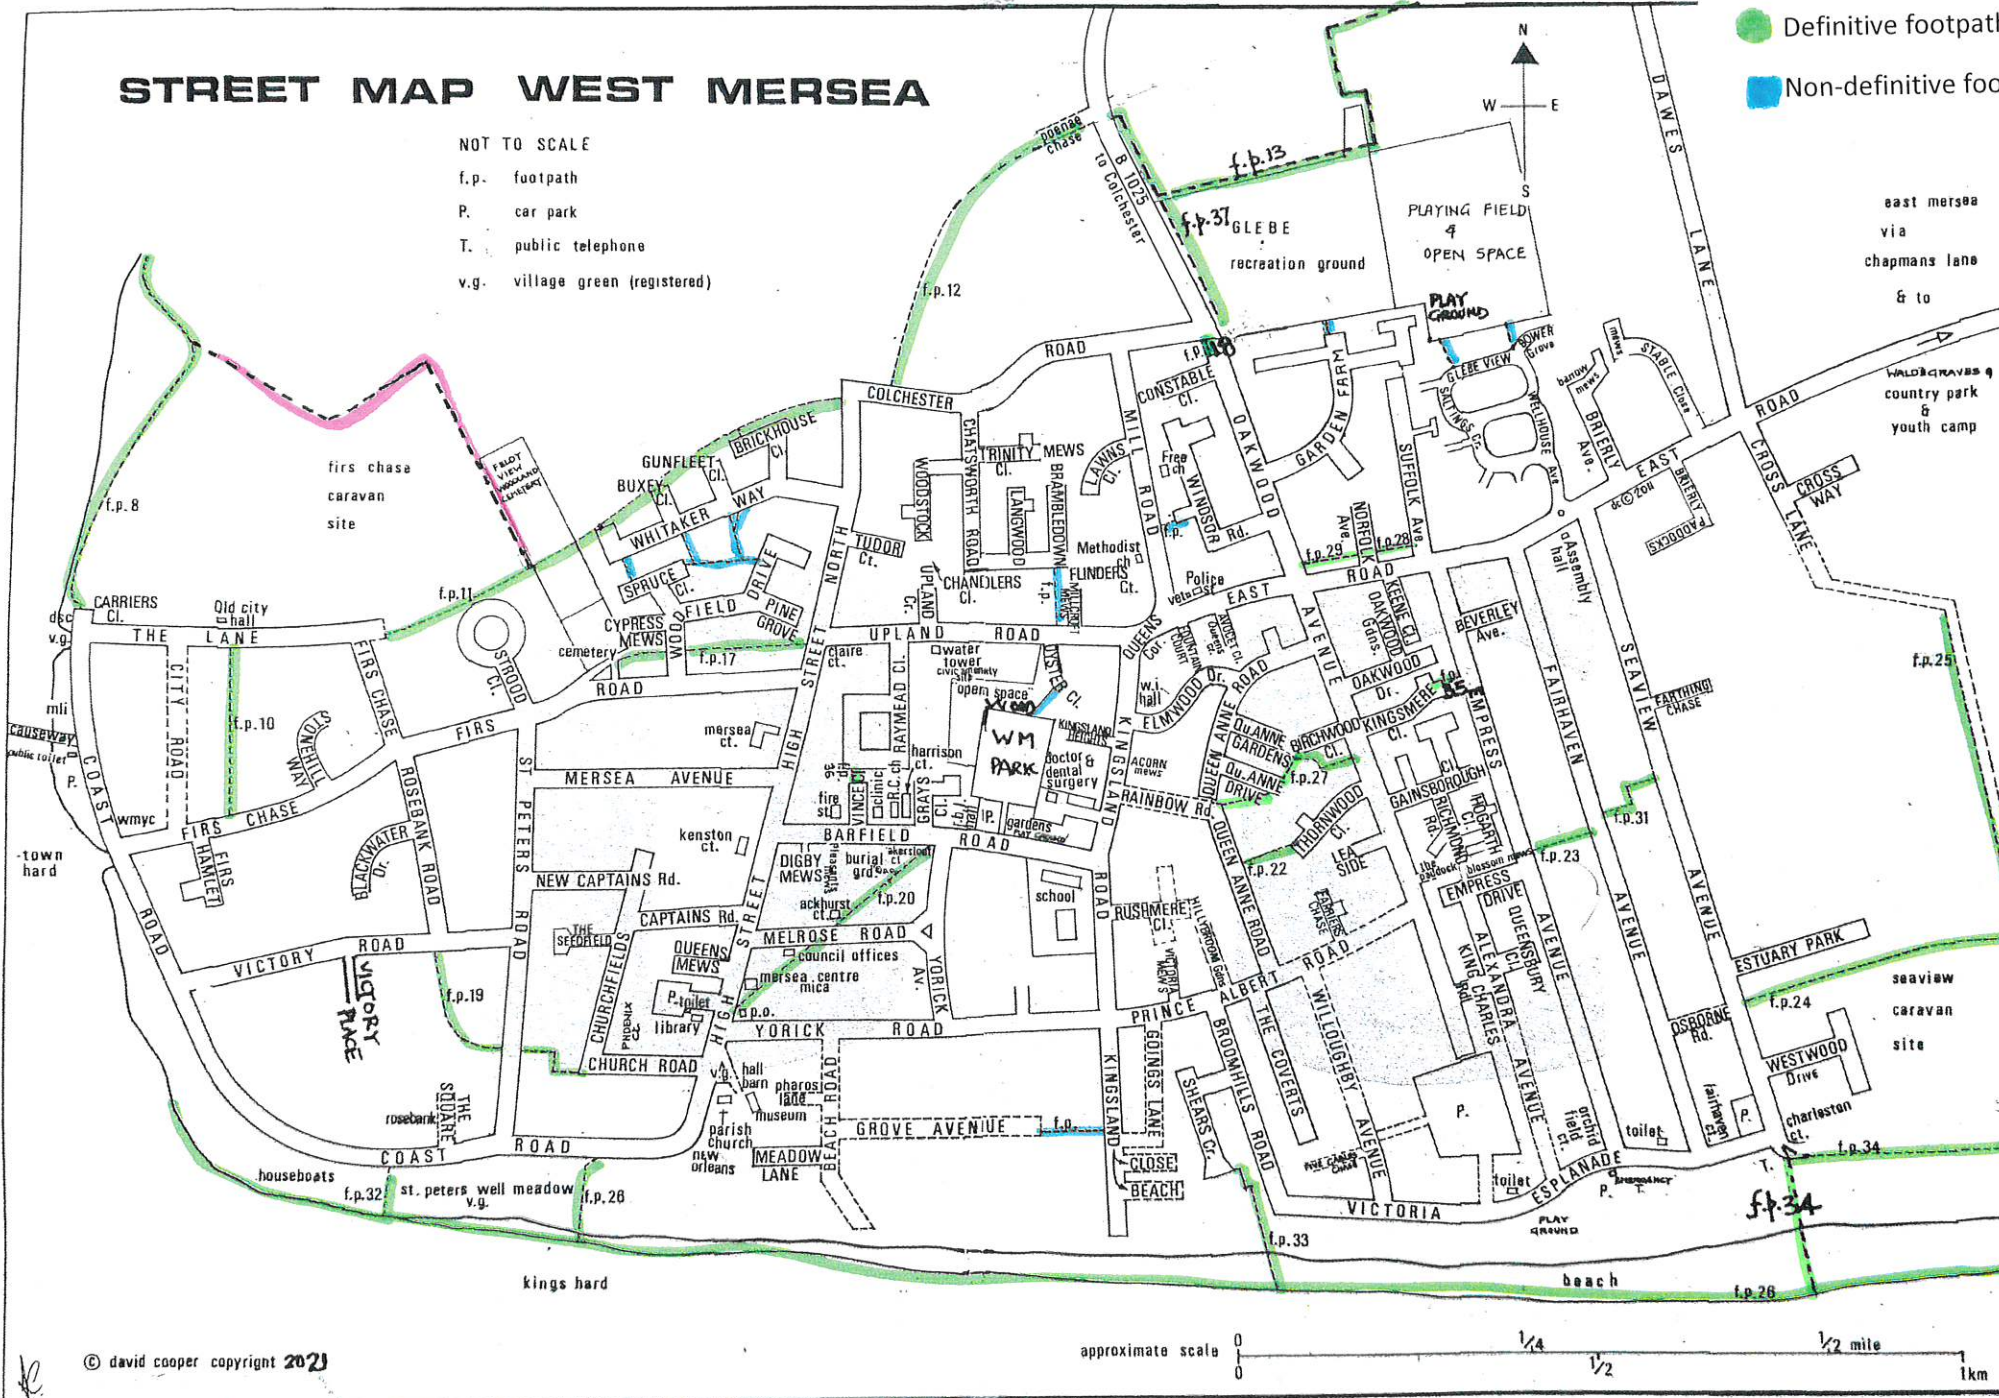

# STREET MAP WEST MERSEA

NOT TO SCALE  
 f.p. footpath  
 P. car park  
 T. public telephone  
 v.g. village green (registered)

- Permissive footpath
- Definitive footpath
- Non-definitive footpath

east mersea  
 via  
 chapmans lane  
 & to  
 WALDRIDGE country park  
 & youth camp